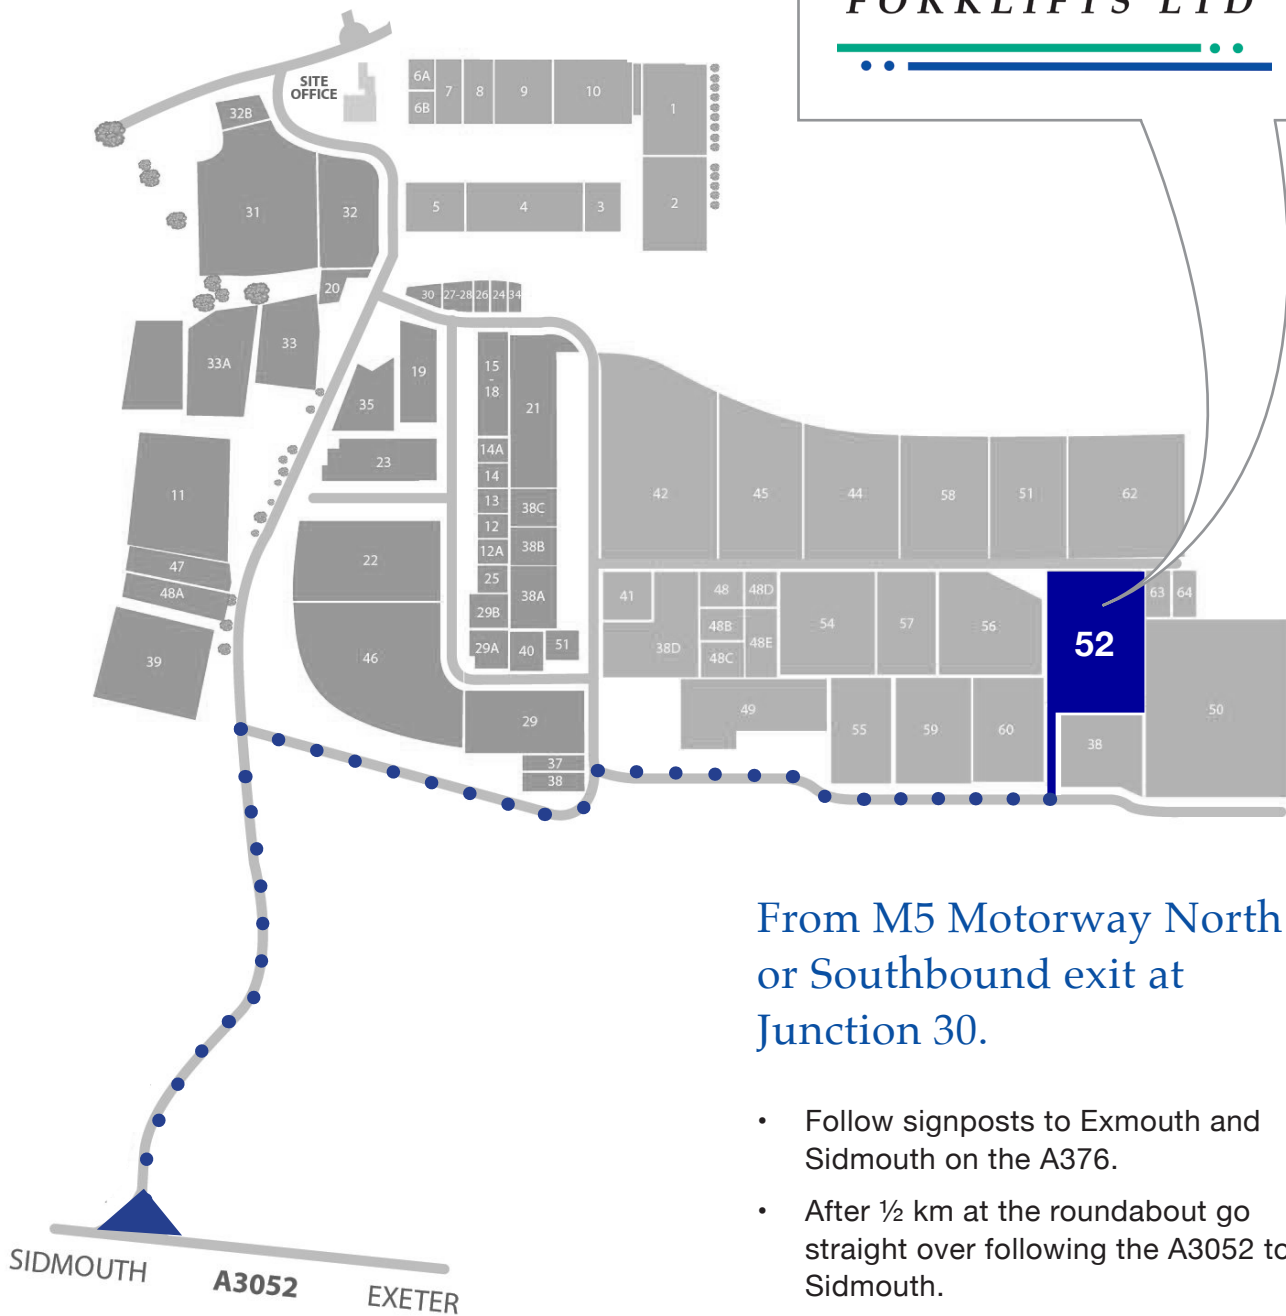

Westexe

FORKLIFTS LTD

From M5 Motorway North
or Southbound exit at
Junction 30.

- Follow signposts to Exmouth and Sidmouth on the A376.
- After ½ km at the roundabout go straight over following the A3052 to Sidmouth.
- After 4 km pass Greendale Farm Shop on your right hand side and continue up the hill.
- In ½ km at the top of the hill turn right into Greendale Business Park.